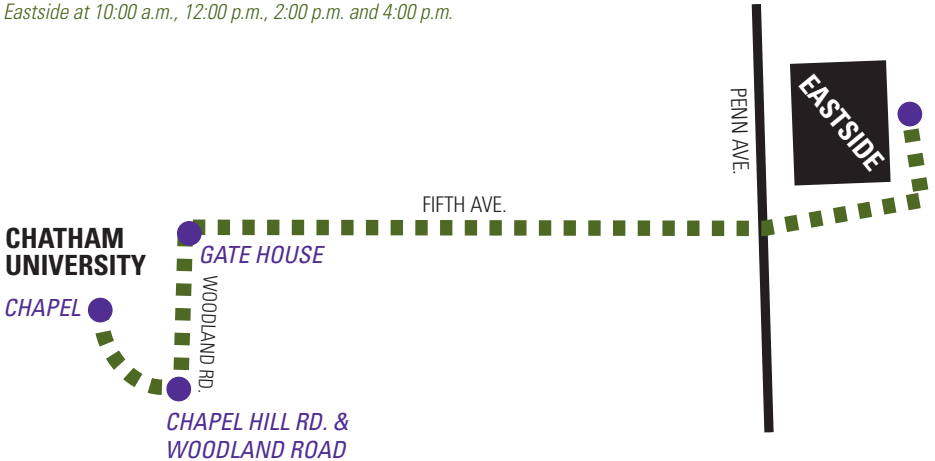

Eastside Shuttle Schedule

7:00 a.m.-11:00 p.m. Monday through Friday

**On Saturdays, the Oakland shuttle will make stops at Chatham*

Eastside at 10:00 a.m., 12:00 p.m., 2:00 p.m. and 4:00 p.m.

The schedule below shows at what time each hour the shuttle will arrive at the stop. Please be aware that times are approximate; the shuttle may be delayed by traffic or other uncontrollable situations.

Chapel	:00
Chapel Hill and Woodland roads	:02
Gate House	:05
Eastside	:10
Chapel	:20
Chapel Hill and Woodland roads	:22
Gate House	:25
Eastside	:30
Chapel	:40
Chapel Hill and Woodland roads	:42
Gate House	:45
Eastside	:50

Oakland Shuttle Schedule

Monday through Thursday: 7:00 a.m.-11:00 p.m.

Friday: 7:00 a.m-3:30 a.m.

Saturday: 9:00 a.m.-3:30 a.m.

Sunday: 10:00 a.m.-6:00 p.m.

**On Saturdays, the Oakland shuttle will make stops at Chatham Eastside at 10:00 a.m., 12:00 p.m., 2:00 p.m. and 4:00 p.m.*

The schedule below shows at what time each hour the shuttle will arrive at the stop. Please be aware that times are approximate; the shuttle may be delayed by traffic or other uncontrollable situations.