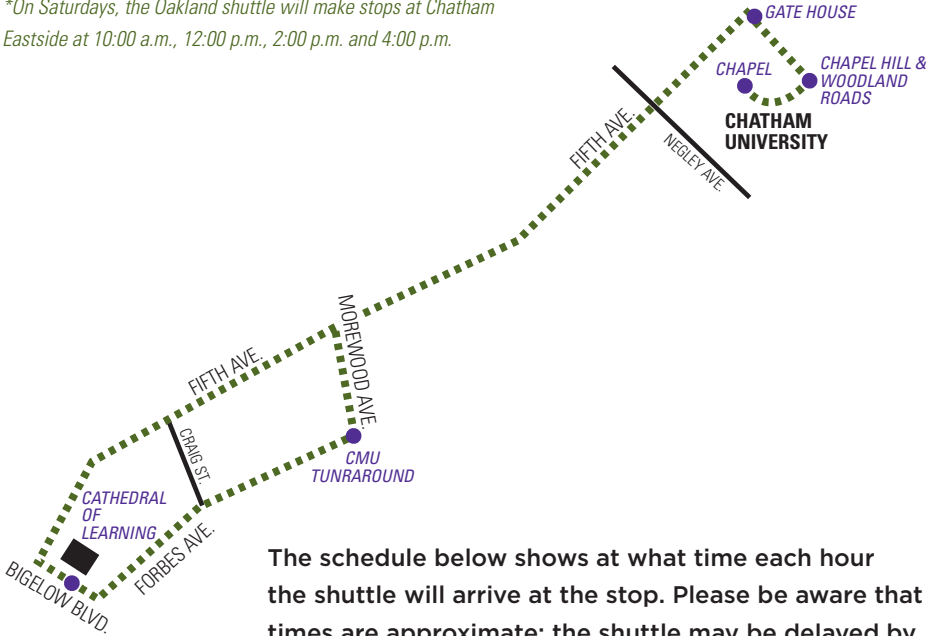

Eastside Shuttle Schedule

7:00 a.m.-11:00 p.m. Monday through Friday

**On Saturdays, the Oakland shuttle will make stops at Chatham*

Eastside at 10:00 a.m., 12:00 p.m., 2:00 p.m. and 4:00 p.m.

The schedule below shows at what time each hour the shuttle will arrive at the stop. Please be aware that times are approximate; the shuttle may be delayed by traffic or other uncontrollable situations.

Oakland Shuttle Schedule

Monday through Thursday: 7:00 a.m.-11:00 p.m.

Friday: 7:00 a.m-3:30 a.m.

Saturday: 9:00 a.m.-3:30 a.m.

Sunday: 10:00 a.m.-6:00 p.m.

**On Saturdays, the Oakland shuttle will make stops at Chatham Eastside at 10:00 a.m., 12:00 p.m., 2:00 p.m. and 4:00 p.m.*

The schedule below shows at what time each hour the shuttle will arrive at the stop. Please be aware that times are approximate; the shuttle may be delayed by traffic or other uncontrollable situations.